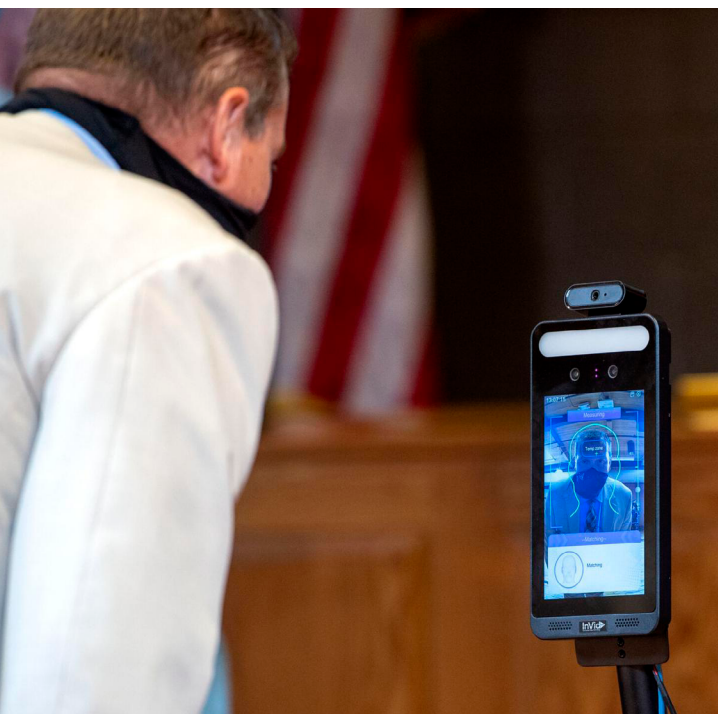

\$1,350

InVid Tablet

2 Megapixel HD Temperature Measurement & Face Recognition Tablet

The InVid PAR-P2TEMPTABLET HD Temperature Measurement & Face Recognition Tablet allows you to easily secure your business against illness by automatically detecting if a visitor is wearing a mask and at a healthy temperature before being admitted into the building. Integration with your current access control system to automatically unlock entrances eliminates the need for an employee to monitor the entrance.

FEATURES

8 INCH LCD SCREEN

1280 x 800 HD screen resolution.

TEMPERATURE MEASUREMENT

Non-contact high-accuracy IR body temperature measurement with an accuracy of $\pm .54^{\circ}\text{F}$ and a measuring distance of up to **one foot**.

FACEMASK DETECTION

Dual 2 megapixel 4mm lenses designed for real-time face mask detection to ensure only those following guidelines are granted entry. Measuring distance up to **6.56 feet**.

FACE RECOGNITION

Face liveness detection technology distinguishes real faces from fake spoof attacks. Highly accurate face recognition using deep learning algorithm. Can store up to **20,000 faces** and read at a rate of **.5s** per person with a **99.70%** recognition accuracy.